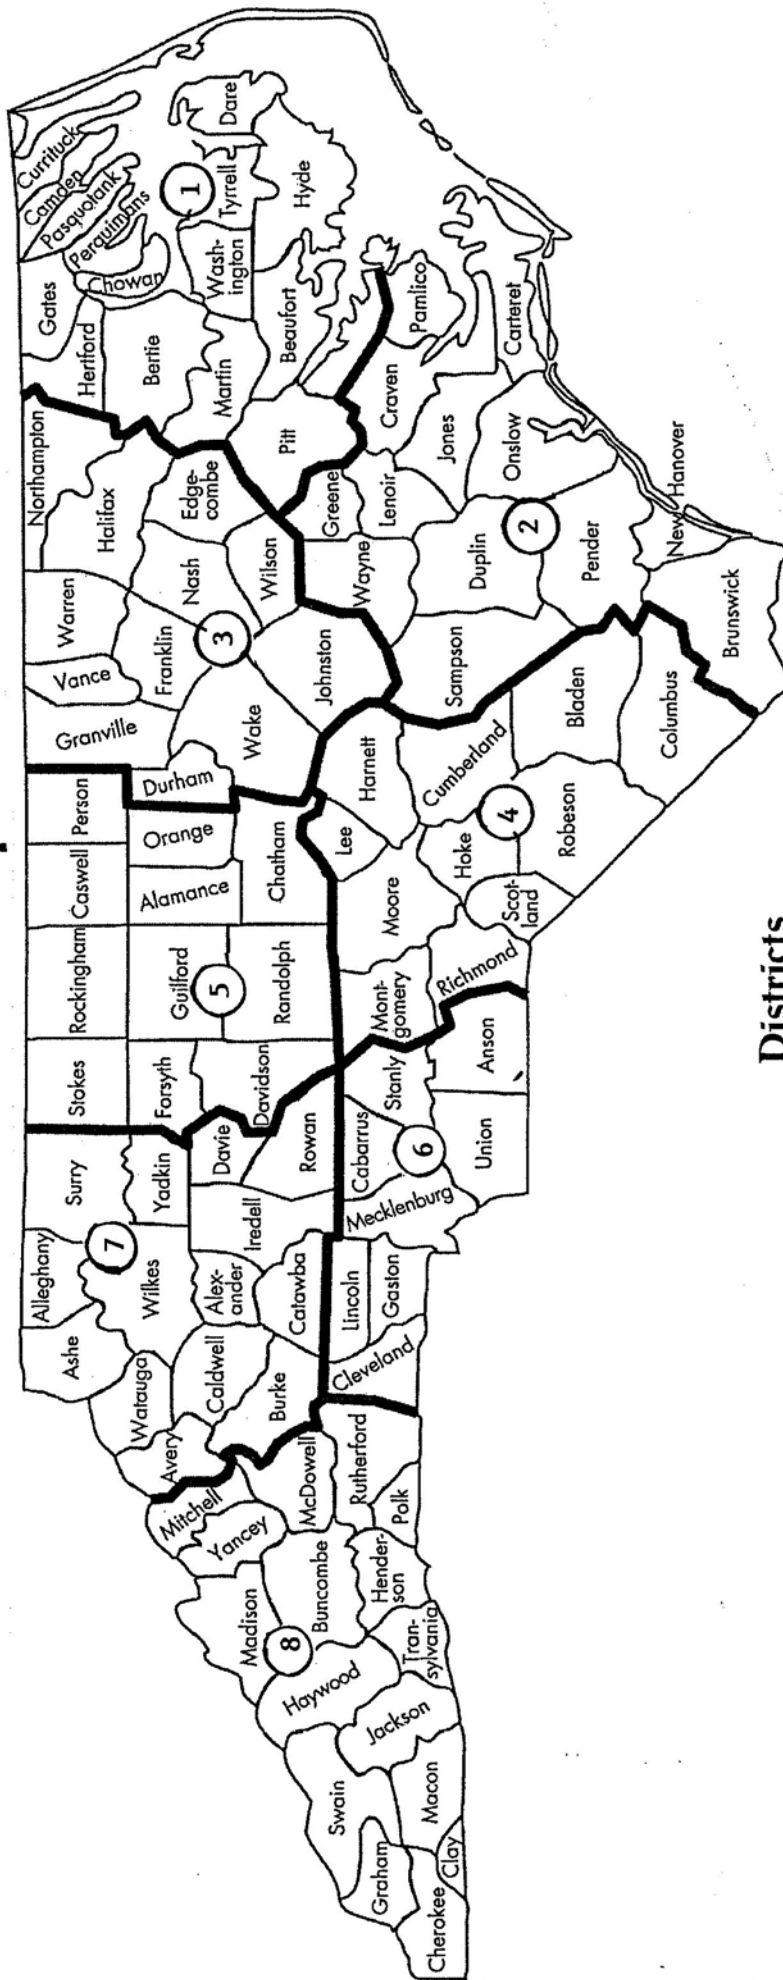

North Carolina Congress of Parents and Teachers

District Map

Districts

District 1: Beaufort, Bertie, Camden, Chowan, Currituck, Dare, Gates, Hertford, Hyde, Martin, Pasquotank, Perquimans, Pitt, Tyrrell, Washington

District 2: Brunswick, Carteret, Craven, Duplin, Greene, Jones, Lenoir, New Hanover, Onslow, Pamlico, Pender, Sampson, Wayne

District 3: Durham, Edgecombe, Franklin, Granville, Halifax, Johnston, Nash, Northampton, Vance, Wake, Warren, Wilson

District 4: Bladen, Columbus, Cumberland, Harnett, Hoke, Lee, Montgomery, Moore, Richmond, Robeson, Scotland

District 5: Alamance, Caswell, Chatham, Davidson, Forsyth, Guilford, Orange, Person, Randolph, Rockingham, Stokes

District 6: Anson, Cabarrus, Cleveland, Gaston, Lincoln, Mecklenburg, Stanly, Union

District 7: Alexander, Alleghany, Ashe, Avery, Burke, Caldwell, Catawba, Davie, Iredell, Rowan, Surry, Watauga, Wilkes, Yadkin